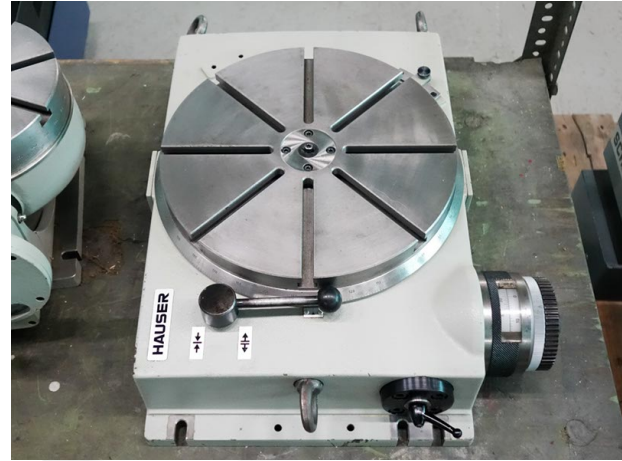

Rotary table 300 mm

State	USED
Category	Accessories
Brand	HAUSER
Model	144025
Serial number	-
Year of manufacture	-
Inventory number	2228

CHARACTERISTICS

Rotary table 300 mm
Mechanical measuring system
Height 107 mm
Reading of angle of rotation 5"
Dividing accuracy 8"