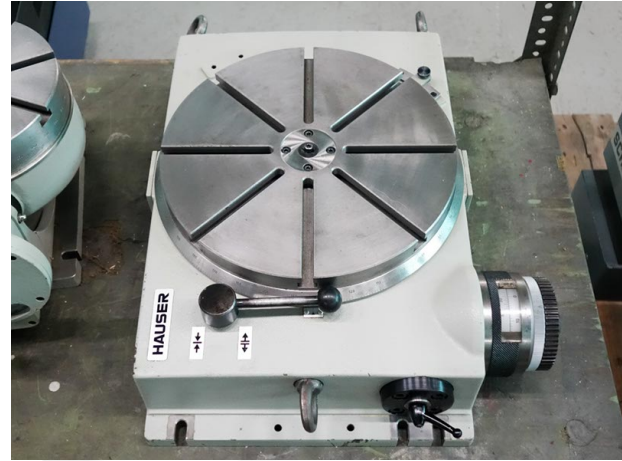

# Rotary table 300 mm

<b>State</b>	<b>USED</b>
<b>Category</b>	Accessories
<b>Brand</b>	HAUSER
<b>Model</b>	144025
<b>Serial number</b>	-
<b>Year of manufacture</b>	-
<b>Inventory number</b>	2228

## CHARACTERISTICS

Rotary table 300 mm  
Mechanical measuring system  
Height 107 mm  
Reading of angle of rotation 5"  
Dividing accuracy 8"