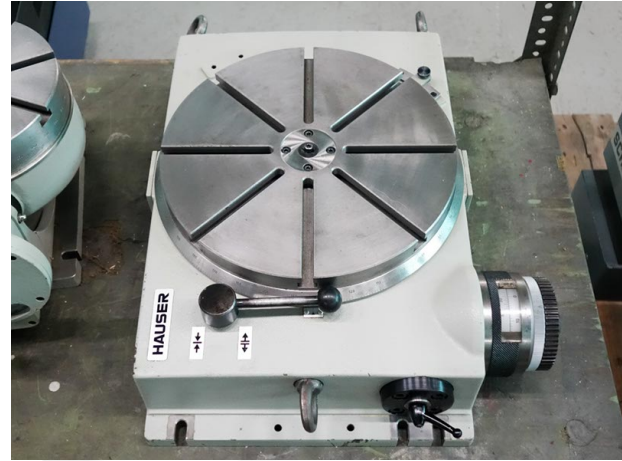

Rotary table 300 mm

| | |
|----------------------------|-------------|
| State | USED |
| Category | Accessories |
| Brand | HAUSER |
| Model | 144025 |
| Serial number | - |
| Year of manufacture | - |
| Inventory number | 2228 |

CHARACTERISTICS

Rotary table 300 mm
Mechanical measuring system
Height 107 mm
Reading of angle of rotation 5"
Dividing accuracy 8"

COMPOSITION AND ACCESSORIES